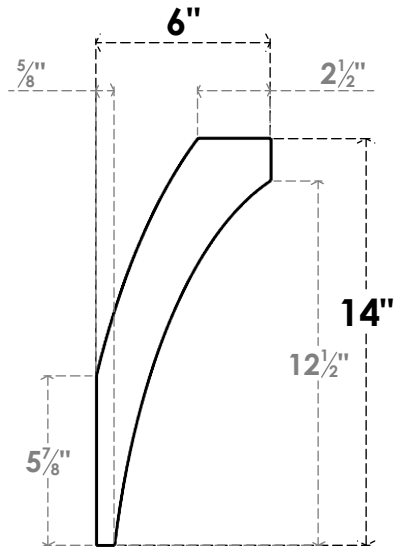

ITEM NUMBER: BRCPC040X06000X1400THR

4"W X 6"D X 14"H THORTON ARCHITECTURAL GRADE PVC CLOSED KNEE BRACE

SIDE PROFILE

FRONT PROFILE

ISOMETRIC

EKENA MILLWORK
2300 WEST MAIN ST.
CLARKSVILLE, TX 75426
TOLL FREE: 866-607-0453
WWW.EKENAMILLWORK.COM

NOTES

1. INSTALLATION TO BE COMPLETED IN ACCORDANCE WITH MANUFACTURER'S SPECIFICATIONS.
2. DRAWING MAY NOT BE TO SCALE
3. THIS DRAWING IS INTENDED FOR DESIGN AND PLANNING PURPOSES ONLY.
4. ALL INFORMATION CONTAINED HEREIN WAS CURRENT AT THE TIME OF DEVELOPMENT BUT MUST BE REVIEWED AND APPROVED BY THE PRODUCT MANUFACTURER TO BE CONSIDERED ACCURATE.
5. ARCHITECTURAL GRADE PVC PRODUCTS ARE MADE FROM EXPANDED CELLULAR PVC AND COME NATURALLY WHITE BUT MAY BE PAINTED