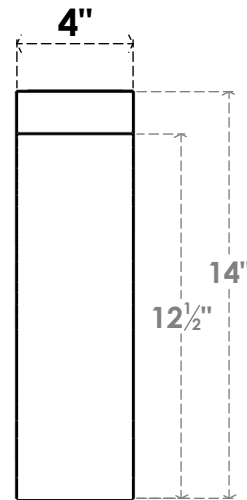

ITEM NUMBER: BRCPC040X06000X1400THR

4"W X 6"D X 14"H THORTON ARCHITECTURAL GRADE PVC CLOSED KNEE BRACE

SIDE PROFILE

FRONT PROFILE

ISOMETRIC

EKENA MILLWORK
2300 WEST MAIN ST.
CLARKSVILLE, TX 75426
TOLL FREE: 866-607-0453
WWW.EKENAMILLWORK.COM

NOTES

1. INSTALLATION TO BE COMPLETED IN ACCORDANCE WITH MANUFACTURER'S SPECIFICATIONS.
2. DRAWING MAY NOT BE TO SCALE
3. THIS DRAWING IS INTENDED FOR DESIGN AND PLANNING PURPOSES ONLY.
4. ALL INFORMATION CONTAINED HEREIN WAS CURRENT AT THE TIME OF DEVELOPMENT BUT MUST BE REVIEWED AND APPROVED BY THE PRODUCT MANUFACTURER TO BE CONSIDERED ACCURATE.
5. ARCHITECTURAL GRADE PVC PRODUCTS ARE MADE FROM EXPANDED CELLULAR PVC AND COME NATURALLY WHITE BUT MAY BE PAINTED